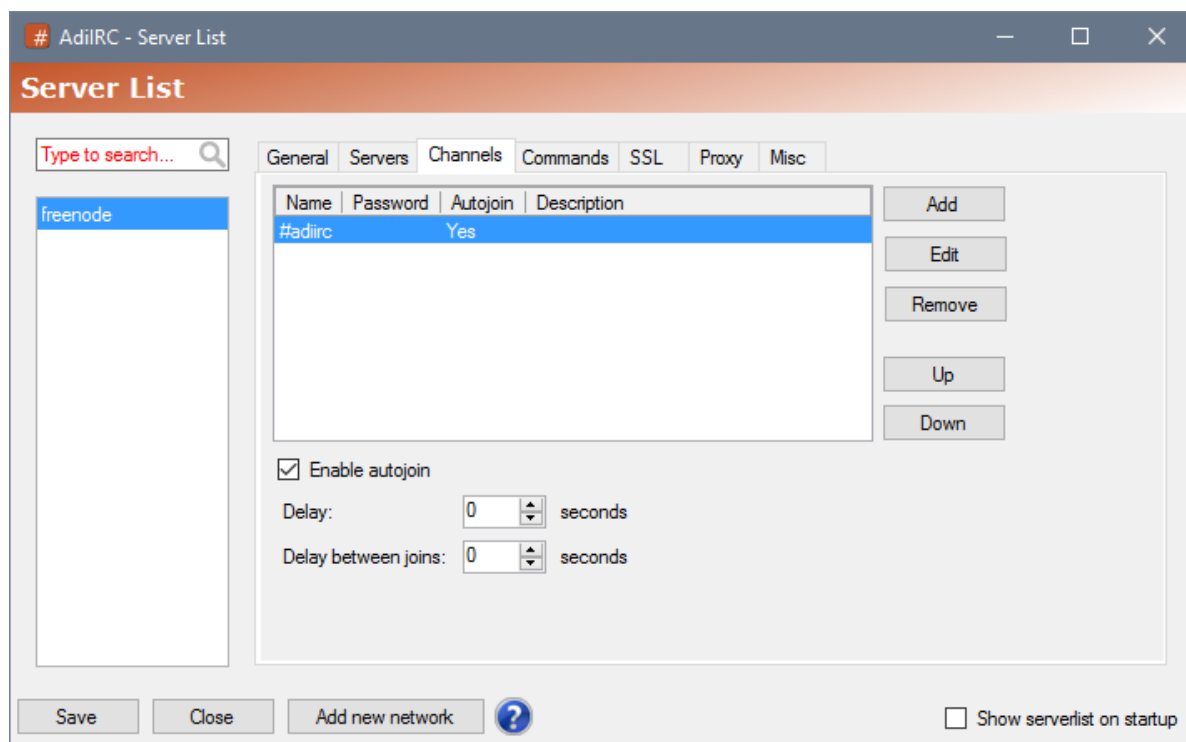

# Serverlist Channels

In the channels tabs you can add all channels you want to join or keep as favorites.

See also [/channels](#), [/autojoin](#).

## Add

Opens up the [add channel dialog](#).